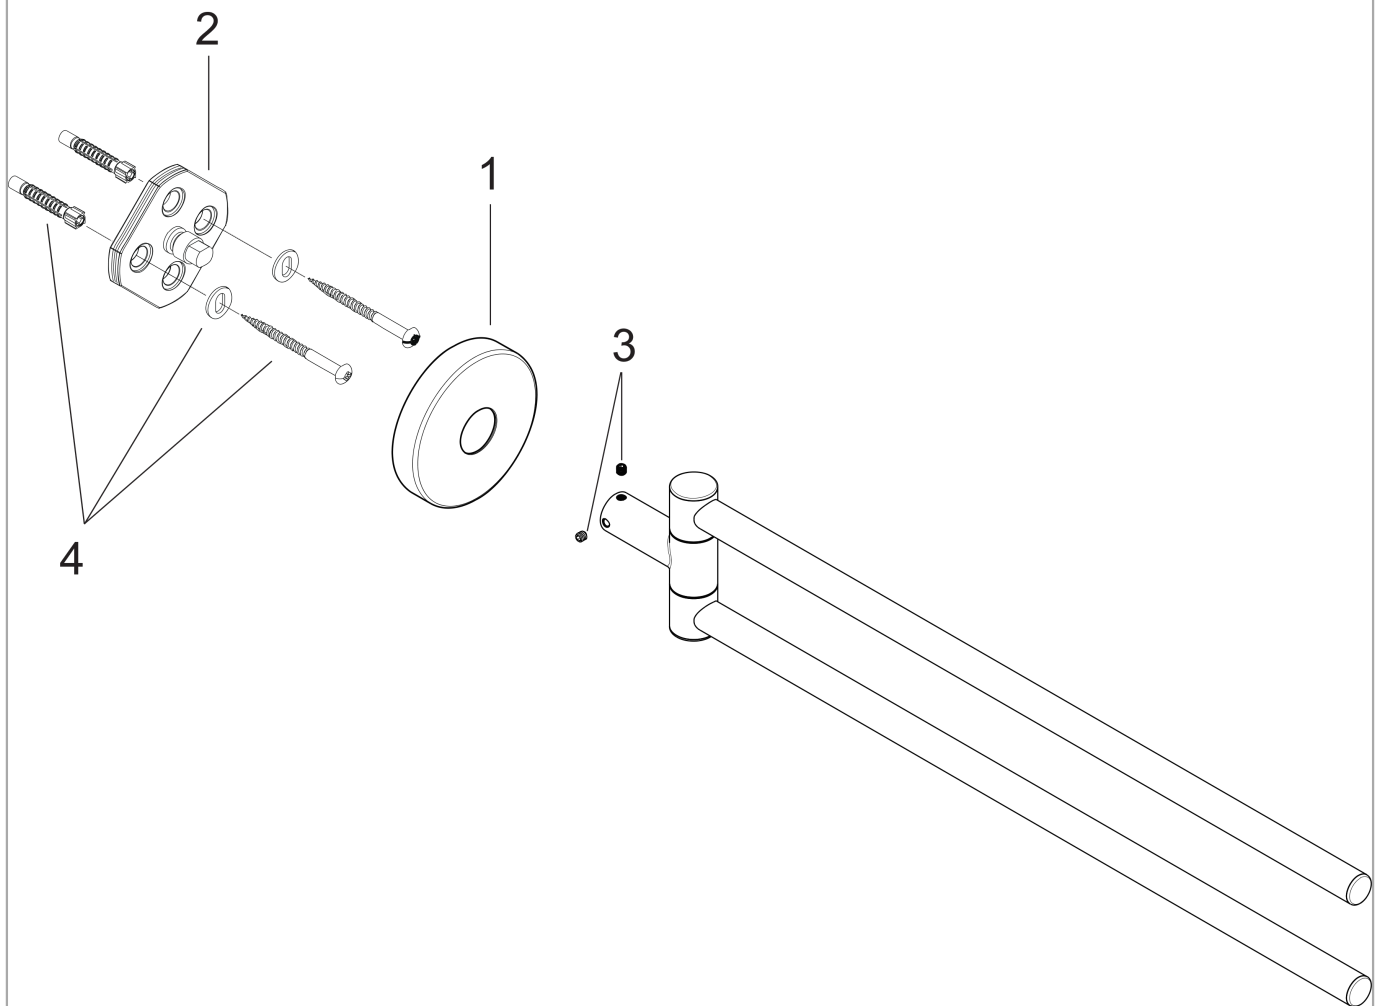

Logis

S/E Dual Towel Bar

Finishes : **chrome** Part no. : **40512000**

Description

Features

- Wall-mounted
- Arms swivel independently

Item details

List Price \$ 124.00

Product image

Scale drawing

Logis

S/E Dual Towel Bar

Finishes : **chrome** Part no. : **40512000**

Exploded drawing

Year of production: >09/08

Logis

S/E Dual Towel Bar

Finishes : **chrome** Part no. : **40512000**

Spare parts list

Year of production: >09/08

Pos.	Description	Part no.	Price	PU
1	escutcheon	98538000	-	1
2	support element	98539000	-	1
3	hollow set screw M4x4	98540000	-	1
4	mounting set	96179000	-	1