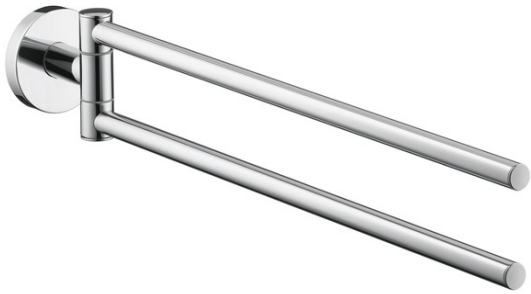

Logis

S/E Dual Towel Bar

Finishes : **chrome** Part no. : **40512000**

Description

Features

- Wall-mounted
- Arms swivel independently

Item details

List Price \$ 124.00

Product image

Scale drawing

Logis

S/E Dual Towel Bar

Finishes : **chrome** Part no. : **40512000**

Exploded drawing

Year of production: >09/08

Logis

S/E Dual Towel Bar

Finishes : **chrome** Part no. : **40512000**

Spare parts list

Year of production: >09/08

Pos.	Description	Part no.	Price	PU
1	escutcheon	98538000	-	1
2	support element	98539000	-	1
3	hollow set screw M4x4	98540000	-	1
4	mounting set	96179000	-	1