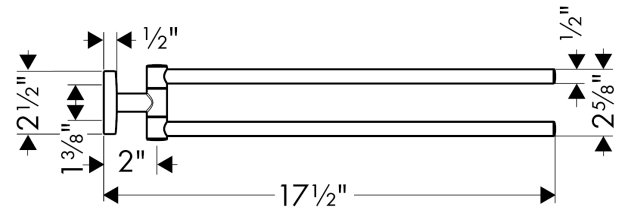

Logis

S/E Dual Towel Bar

Finishes : **chrome** Part no. : **40512000**

Description

Features

- Wall-mounted
- Arms swivel independently

Item details

List Price \$ 124.00

Product image

Scale drawing

Logis

S/E Dual Towel Bar

Finishes : **chrome** Part no. : **40512000**

Exploded drawing

Year of production: >09/08

Logis

S/E Dual Towel Bar

Finishes : **chrome** Part no. : **40512000**

Spare parts list

Year of production: >09/08

Pos.	Description	Part no.	Price	PU
1	escutcheon	98538000	-	1
2	support element	98539000	-	1
3	hollow set screw M4x4	98540000	-	1
4	mounting set	96179000	-	1